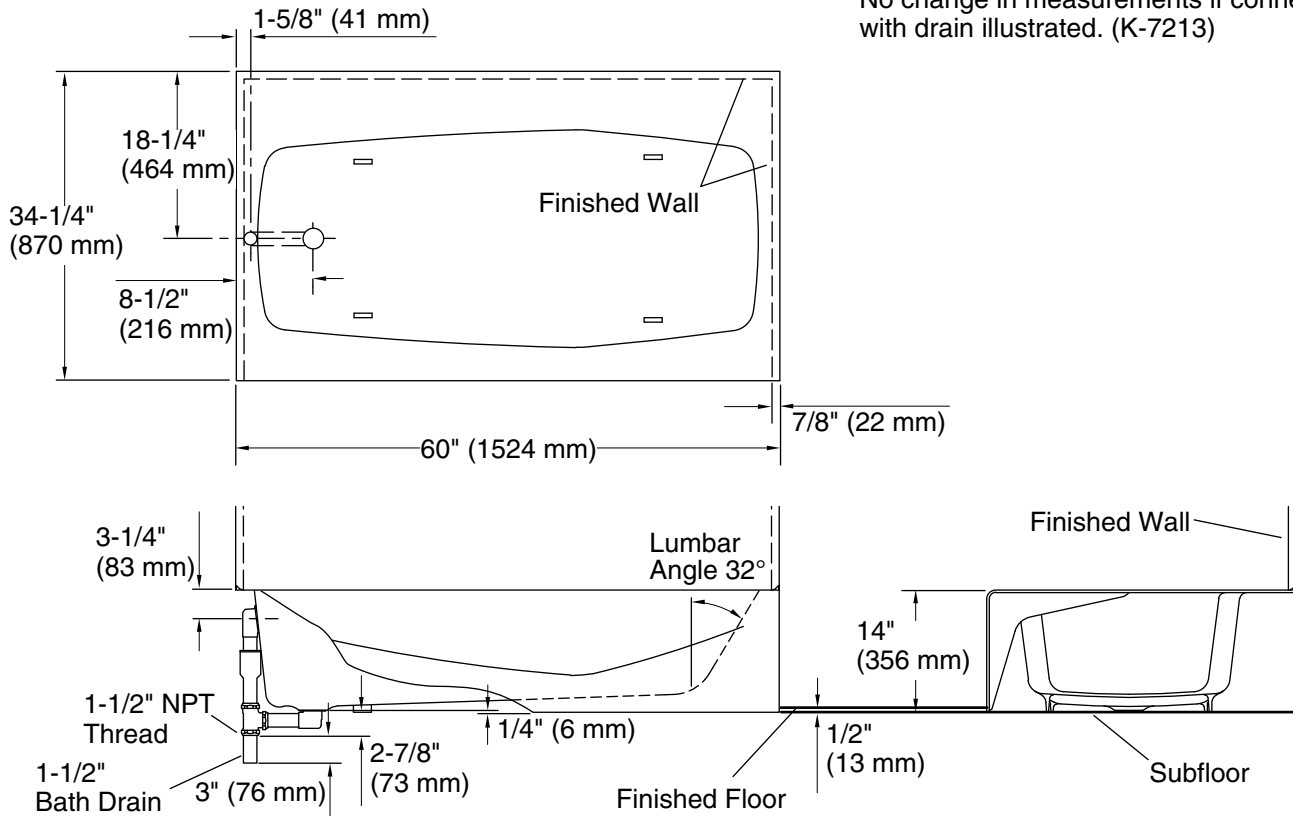

### Features

- Safeguard® slip-resistant surface on bath floor.
- 60" (1524 mm) x 34-1/4" (870 mm) x 14" (356 mm)
- Integral apron for quick installation.
- KOHLER® enameled cast iron.

## Technical Information

All product dimensions are nominal.

Installation:	Three-wall alcove
Drain location:	Left
Basin area, bottom:	45" x 22" (1143 mm x 559 mm)
Basin area, top:	55" x 24" (1397 mm x 610 mm)
Weight:	330 lbs (149.7 kg)
Minimum floor load:	51 lbs/ft <sup>2</sup> (249 kg/m <sup>2</sup> )
Water depth:	8-5/8" (219 mm)
Water capacity:	33 gal (124.9 L)
Minimum flat for door:	2-7/16" (62 mm)

## Notes

Measure your actual product for rough-in details.

Install this product according to the installation instructions.

The hot water supply should be 70% of the capacity of the bath or greater. Installations will vary.